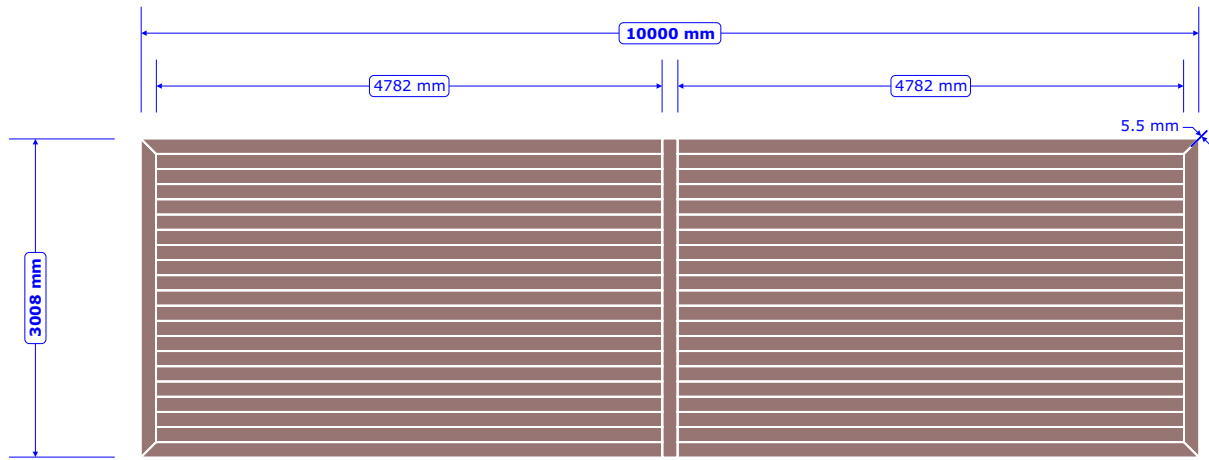

**10m x 3m Deck (Layout A)**

ALL boards are 138mm WIDE and have 5.5mm GAPS