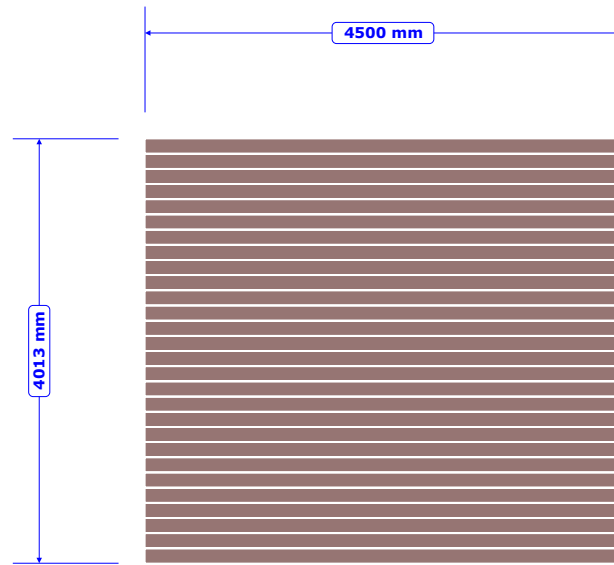

4.5m x 4m Deck (Layout A)

ALL boards are 138mm WIDE and have 5.5mm GAPS