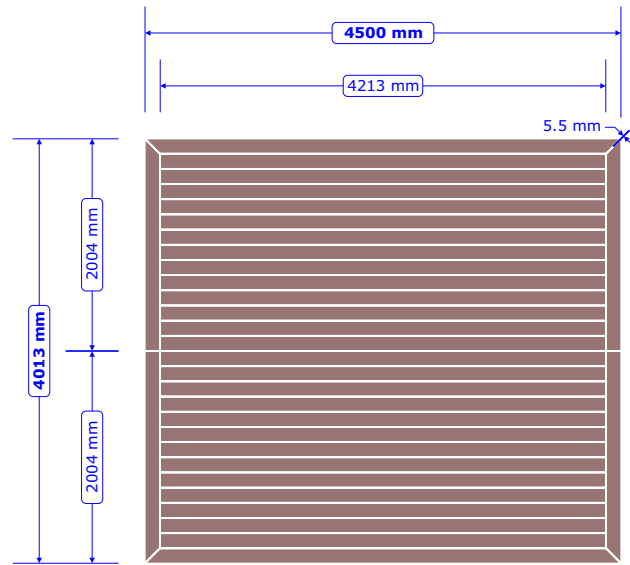

**4.5m x 4m Deck (Layout B)**

ALL boards are 138mm WIDE and have 5.5mm GAPS