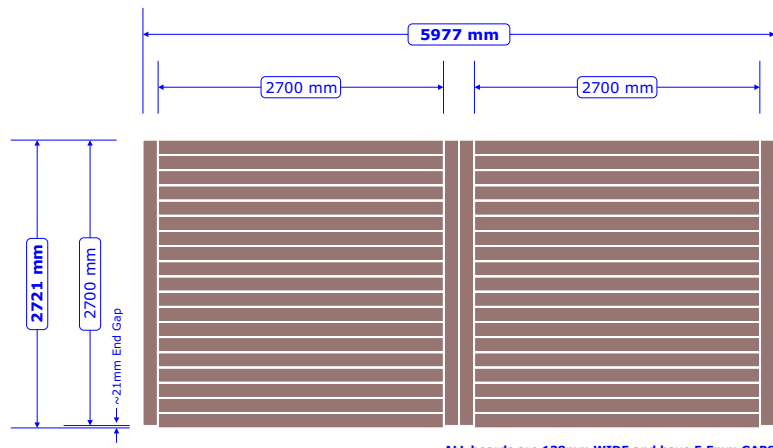

6m x 2.7m Deck (Saver Layout A)

ALL boards are 138mm WIDE and have 5.5mm GAPS