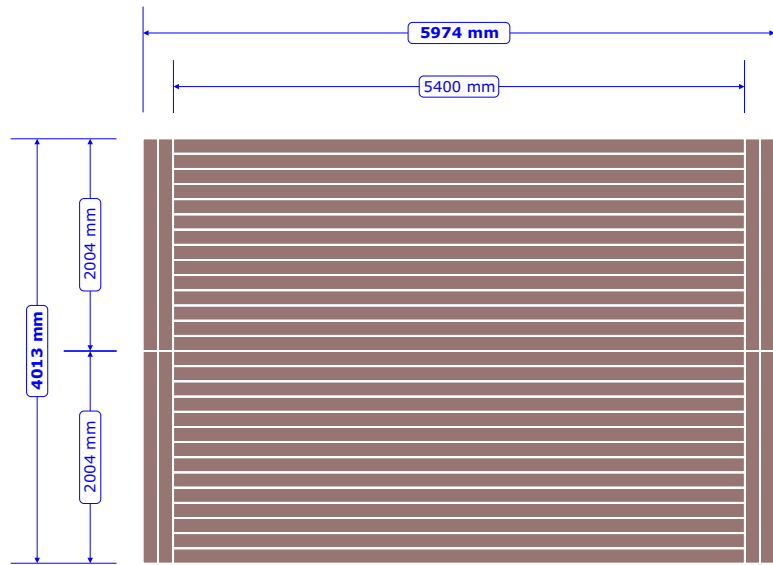

6m x 4m Deck (Layout B)

ALL boards are 138mm WIDE and have 5.5mm GAPS