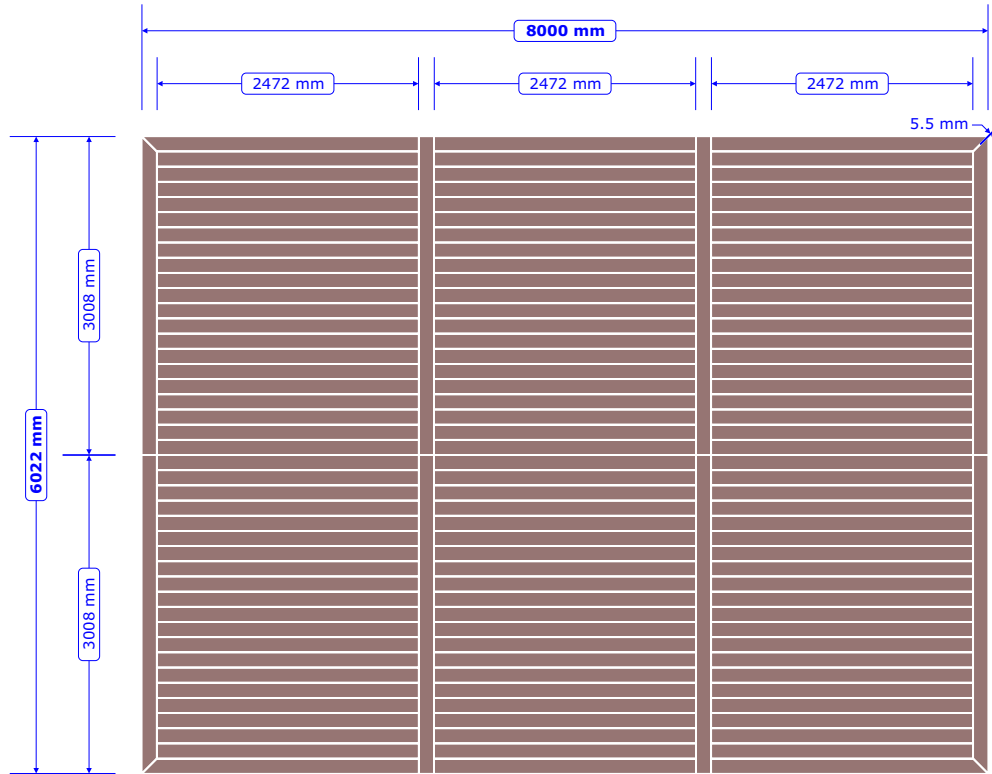

8m x 6m Deck (Layout A)

ALL boards are 138mm WIDE and have 5.5mm GAPS