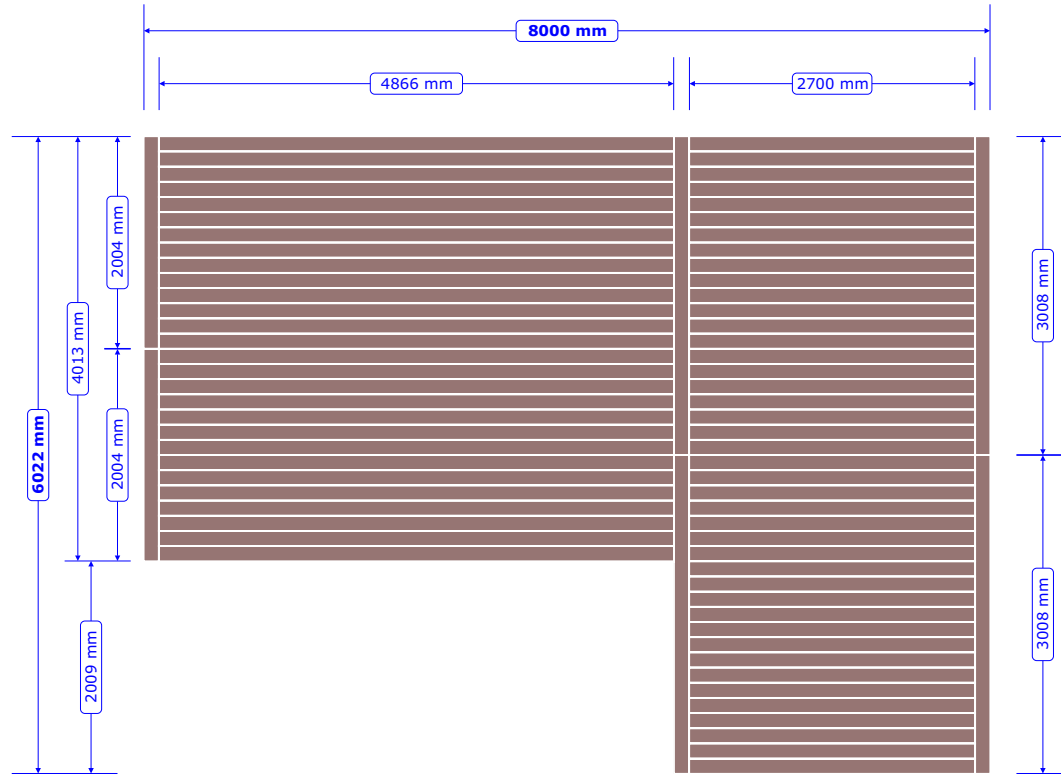

8m x 6m x 4m Deck (Layout A)

ALL boards are 138mm WIDE and have 5.5mm GAPS