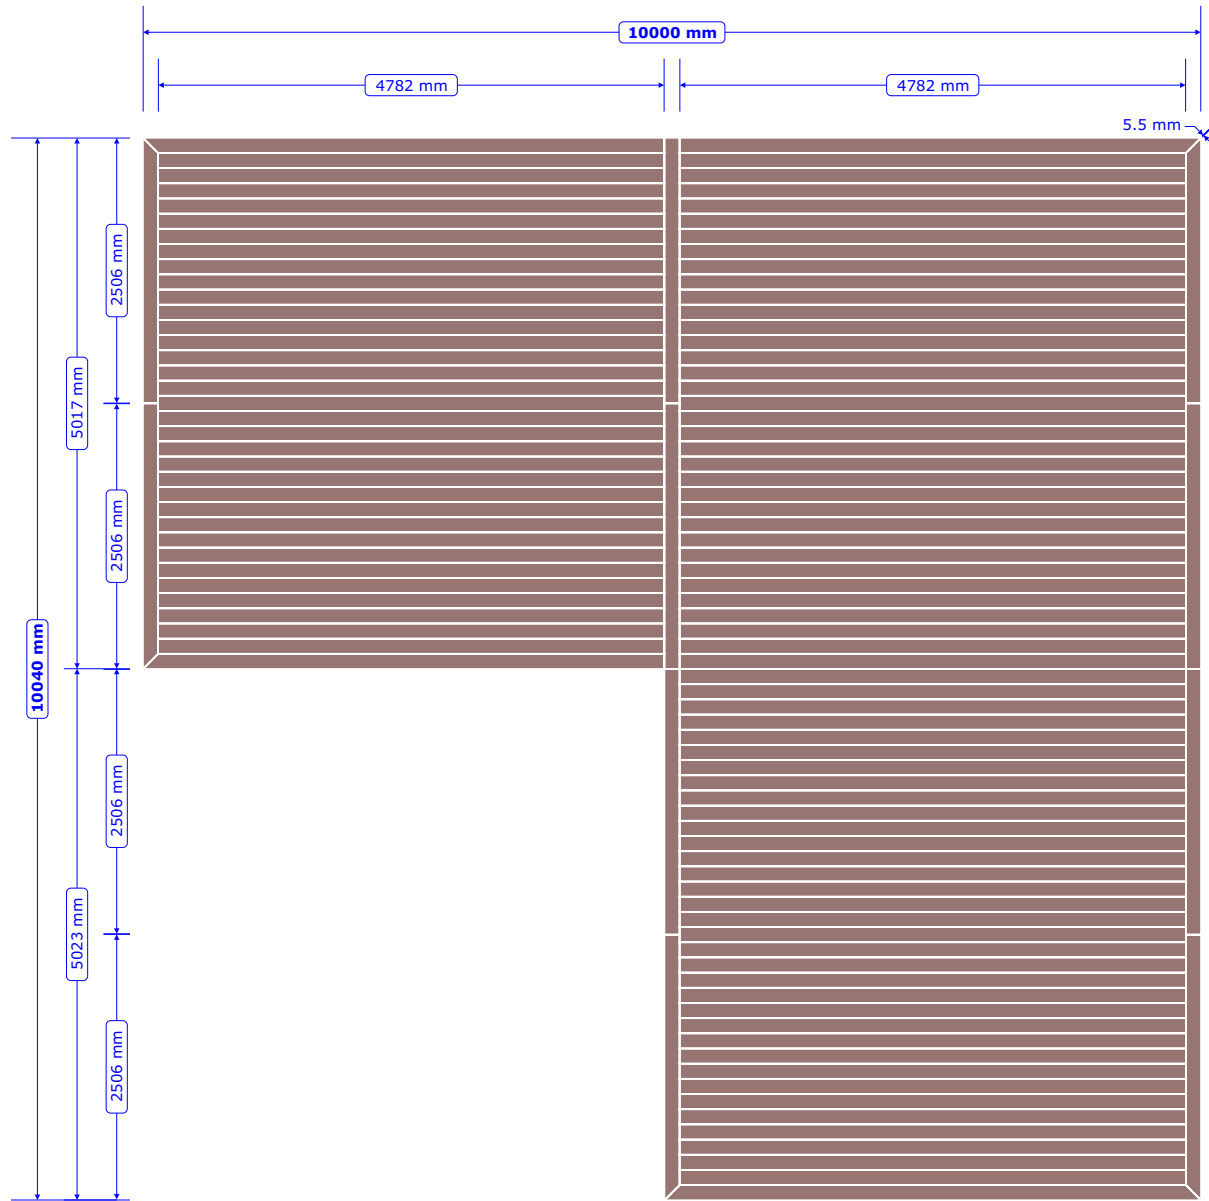

10m x 10m x 5m Deck (Layout A)

ALL boards are 138mm WIDE and have 5.5mm GAPS