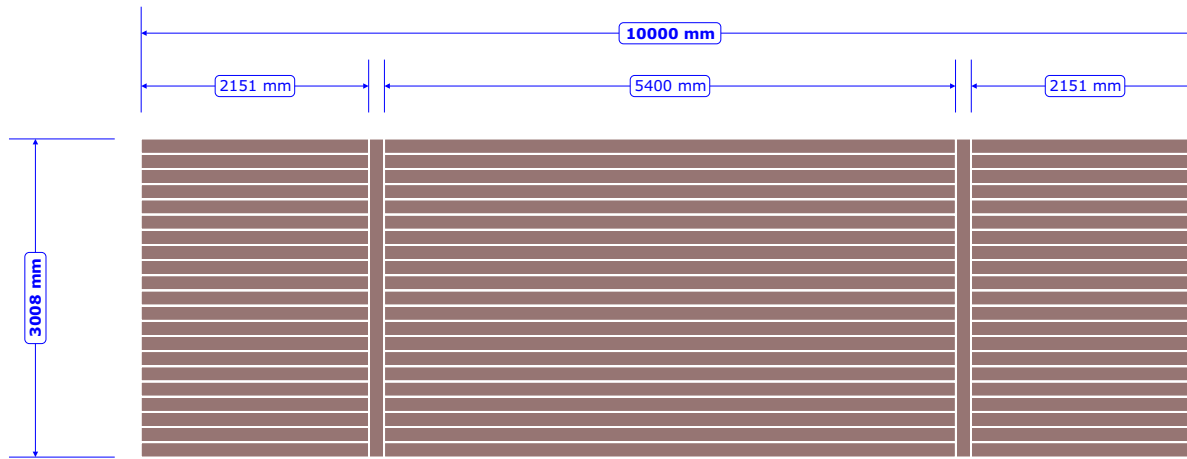

10m x 3m Deck (Layout B)

ALL boards are 138mm WIDE and have 5.5mm GAPS