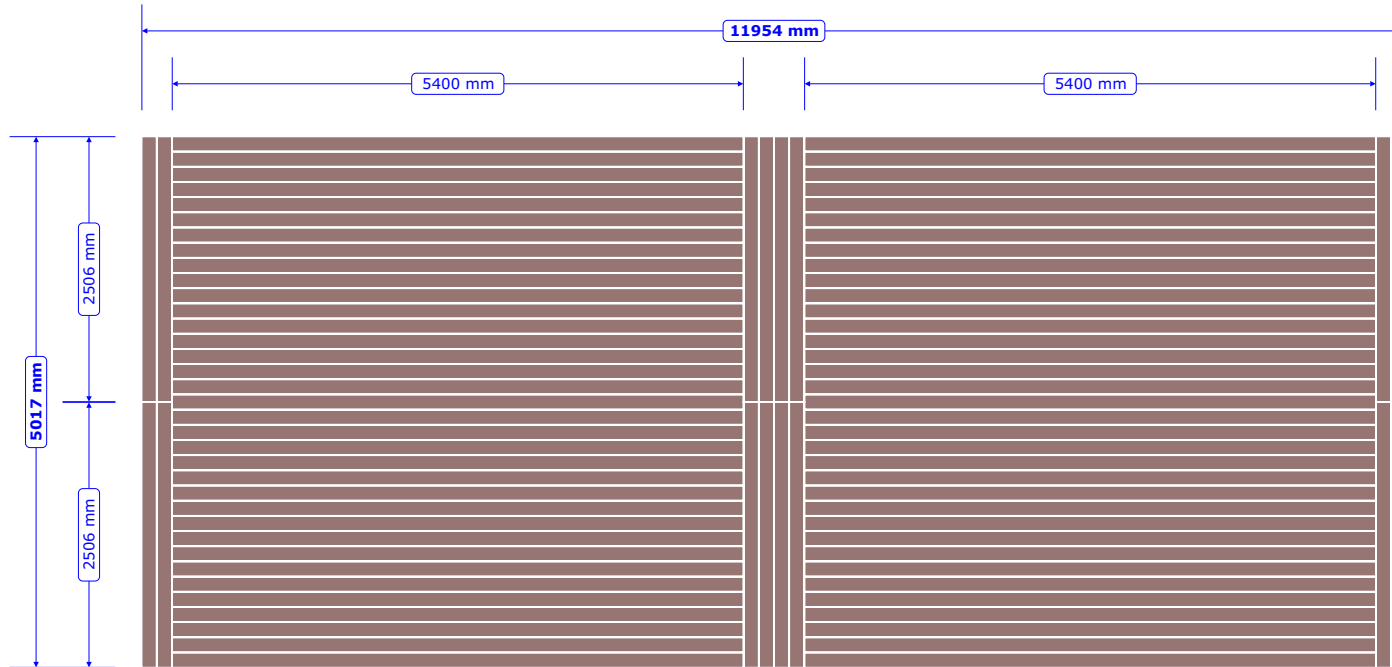

12m x 5m Deck (Layout A)

ALL boards are 138mm WIDE and have 5.5mm GAPS