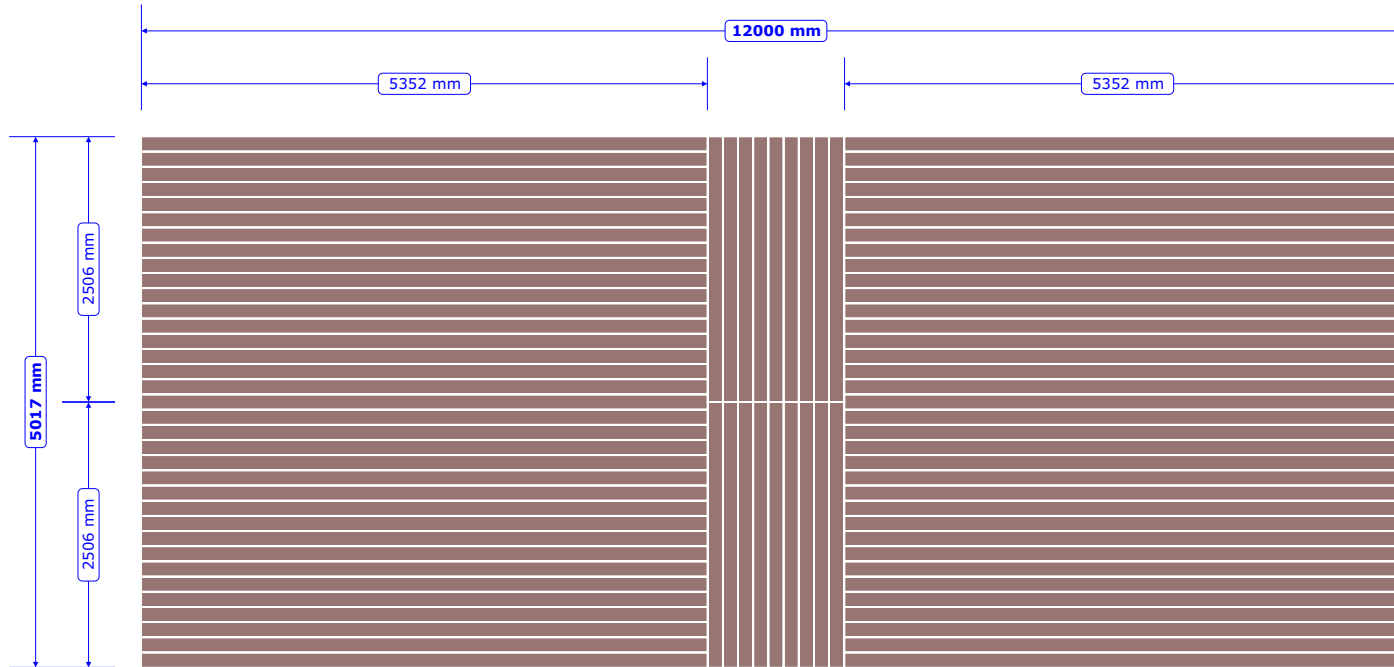

12m x 5m Deck (Layout B)

ALL boards are 138mm WIDE and have 5.5mm GAPS