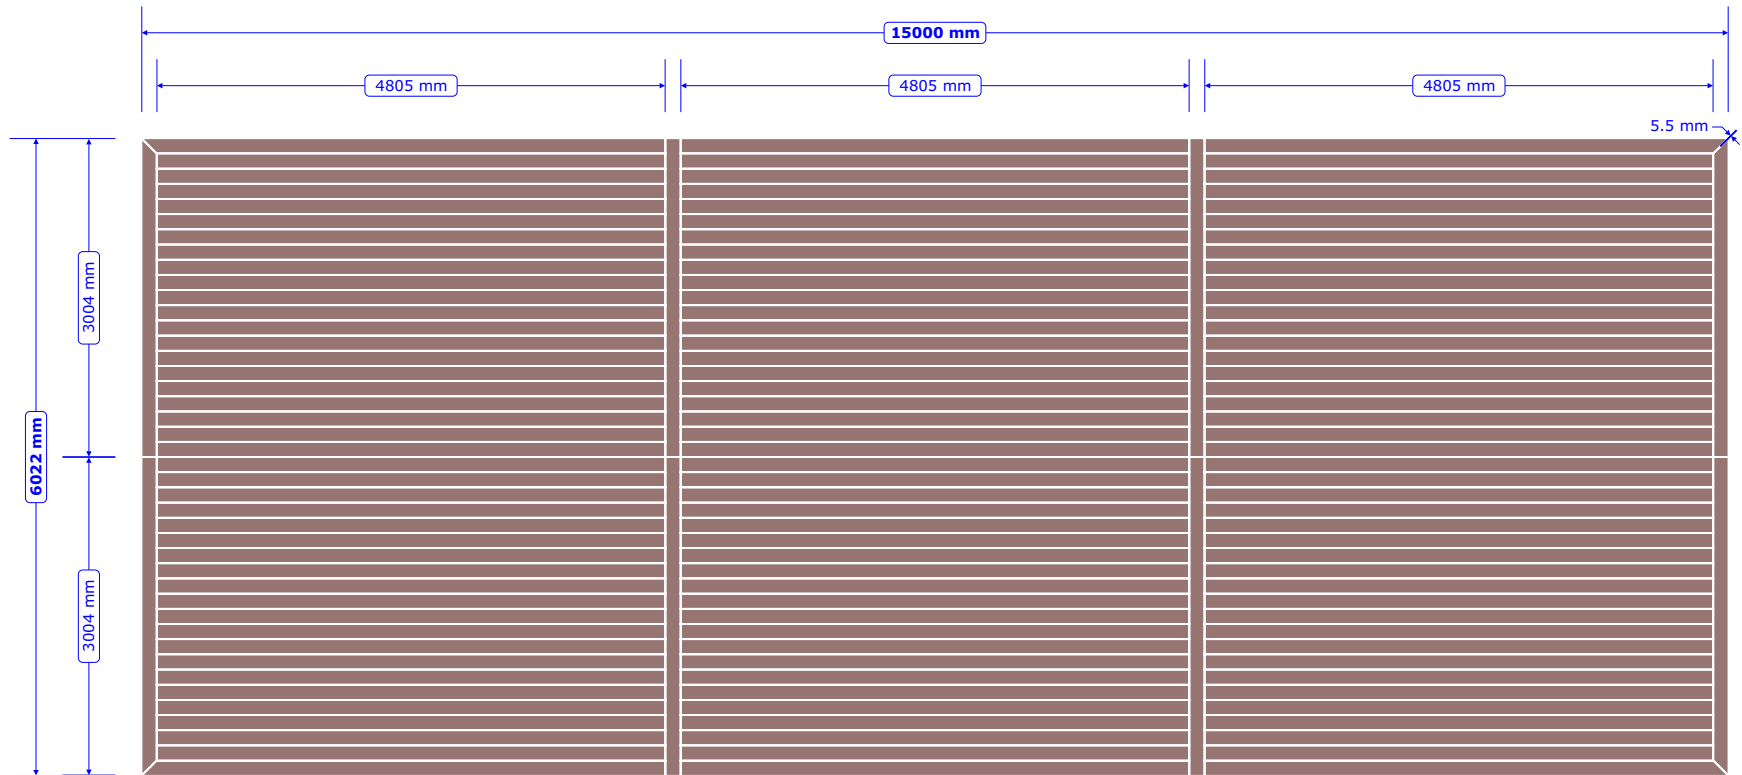

15m x 6m Deck (Layout B)

ALL boards are 138mm WIDE and have 5.5mm GAPS