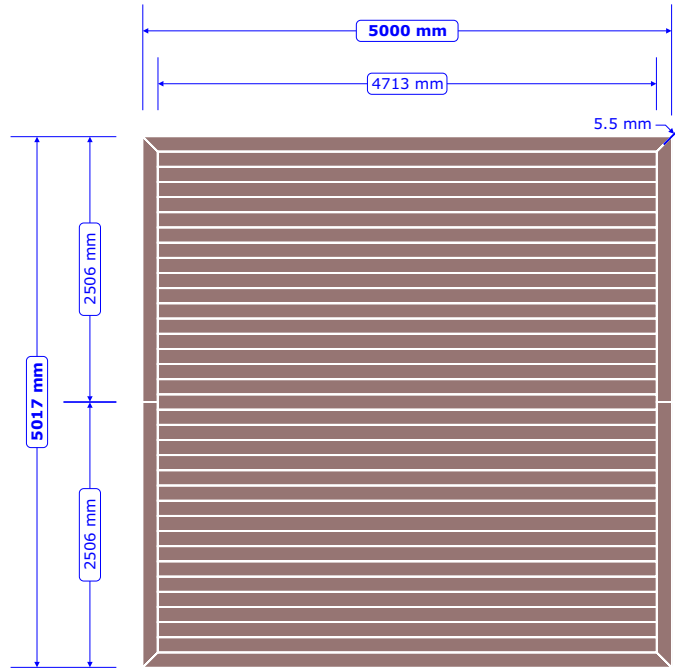

5m x 5m Deck (Layout B)

ALL boards are 138mm WIDE and have 5.5mm GAPS