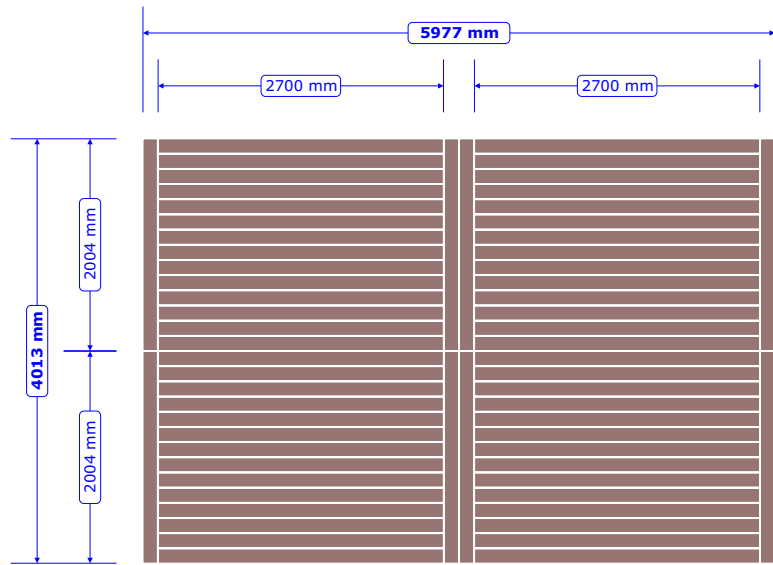

6m x 4m Deck (Layout A)

ALL boards are 138mm WIDE and have 5.5mm GAPS