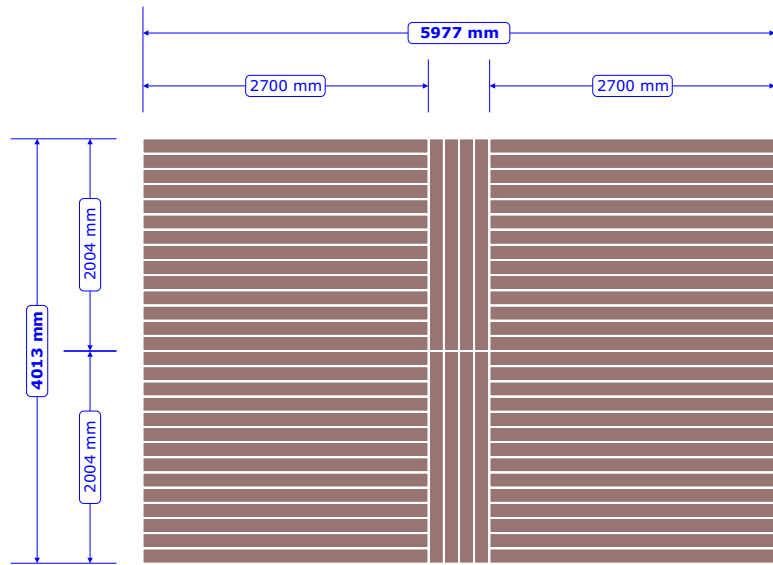

6m x 4m Deck (Layout C)

ALL boards are 138mm WIDE and have 5.5mm GAPS