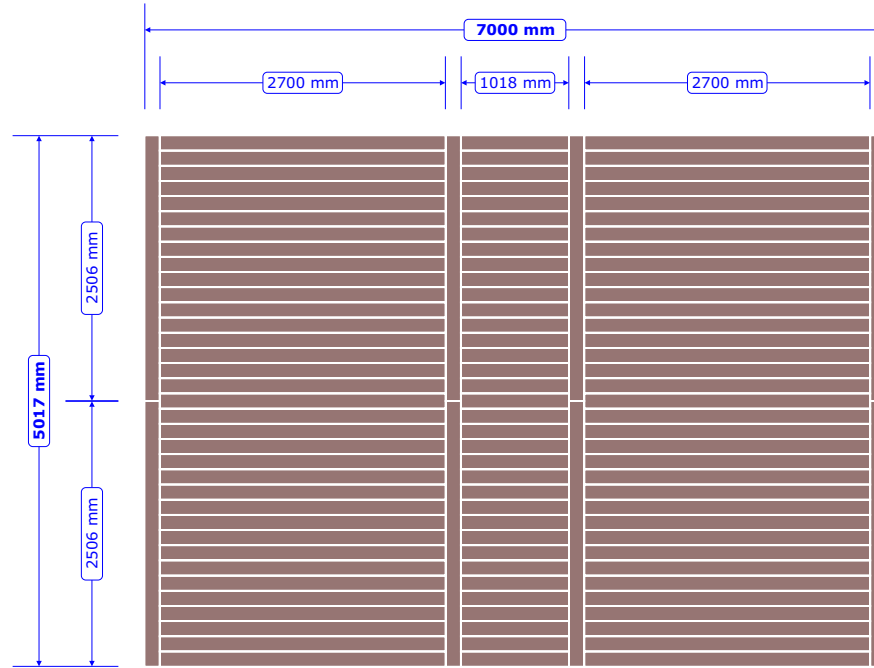

**7m x 5m Deck (Layout A)**

ALL boards are 138mm WIDE and have 5.5mm GAPS