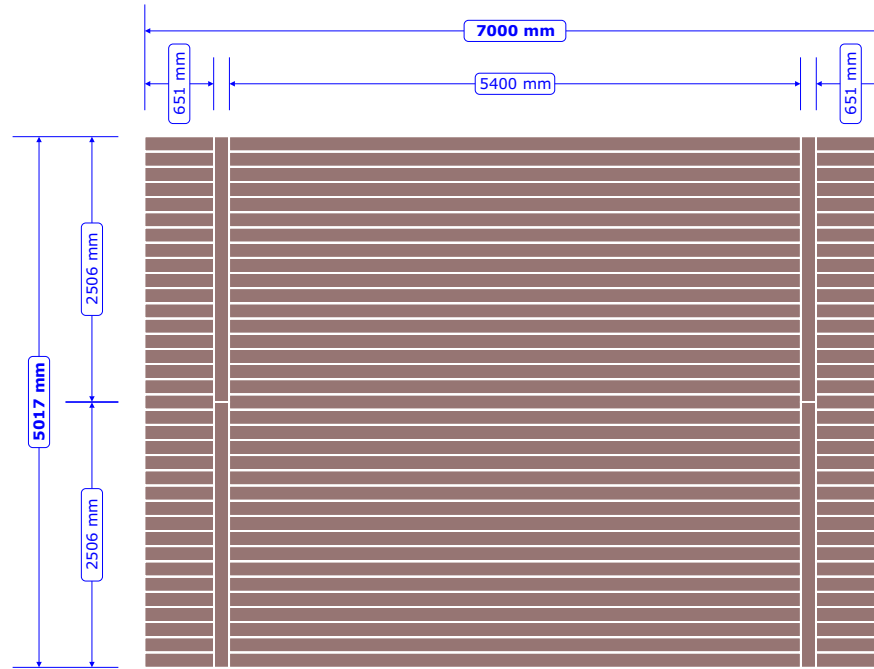

7m x 5m Deck (Layout B)

ALL boards are 138mm WIDE and have 5.5mm GAPS