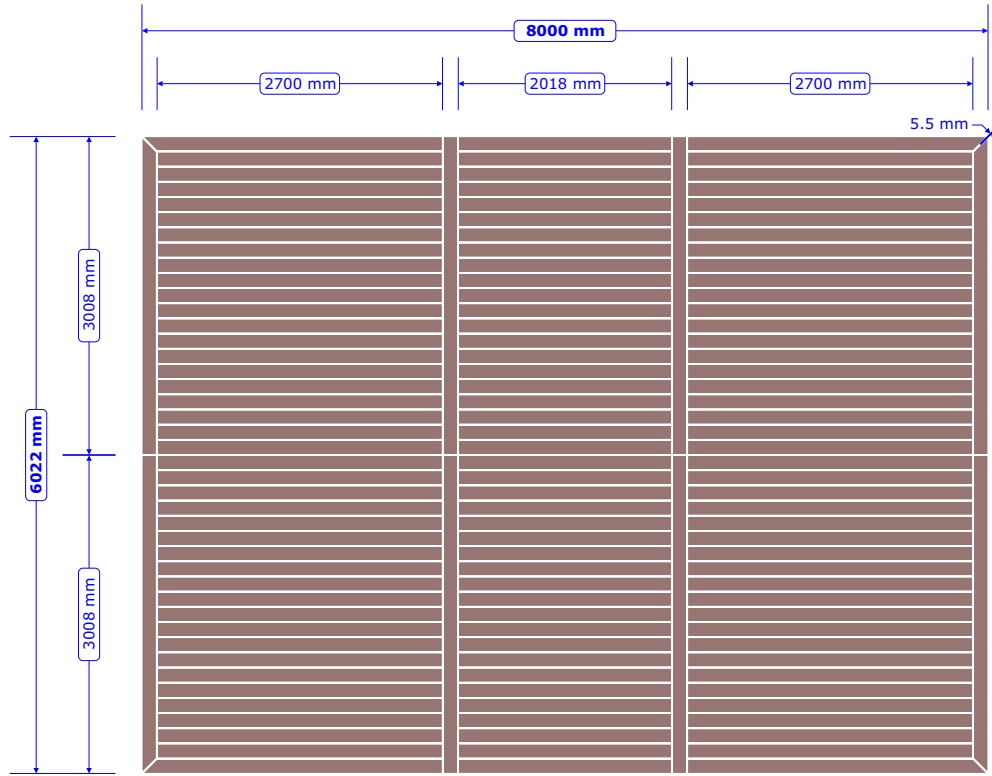

8m x 6m Deck (Layout B)

ALL boards are 138mm WIDE and have 5.5mm GAPS